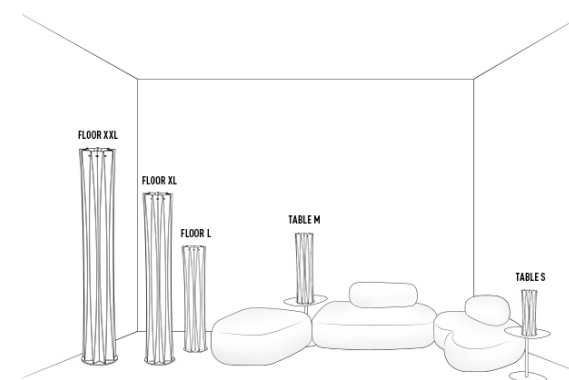

BACH design by Francesco Piretti

Compendium page 220

PRODOTTI	MISURE	COLORI	CODICE
FLOOR LAMP XXL Bulbs E27: 3 X 10W LED Filament Made of: Opalflex® With: Stainless Steel base - Dimmer included Weight: net Kg 4,00 - gross Kg 6,60 Package: 30 x 35 x 184 cm CE IP 20	184 cm (72-1/2") 31,5 cm (12-1/2")	☐ WHITE ☒ GOLD	BAC42PF00005W BAC42PF000050
FLOOR LAMP XL Bulbs E27: 3 X 10W LED Filament Made of: Opalflex® With: Stainless Steel base - Dimmer included Weight: net Kg 3,10 - gross Kg 6,20 Package: 30 x 35 x 170 cm CE IP 20	161 cm (63-1/2") 31,5 cm (12-1/2")	☐ WHITE ☒ GOLD	BAC42PF00004W BAC42PF000040
FLOOR LAMP L Bulbs E27: 2 X 10W LED Filament Made of: Opalflex® With: Stainless Steel base - Dimmer included Weight: netKg 2,55 - gross Kg 4 Package: 35 x 28 x h123 cm CE IP 20	116 cm (43-3/4") 31,5 cm (12-1/2")	☐ WHITE ☒ GOLD	BAC42PF00003W BAC42PF000030
FLOOR LAMP M Bulbs E27: 1 X 10W LED Filament Made of: Opalflex® With: Stainless Steel base - Dimmer included Weight: net Kg 1,30 - gross Kg 1,90 Package: 24x 25 x h76 cm CE IP 20	73 cm (28-3/4") 21 cm (8-1/4")	☐ WHITE ☒ GOLD	BAC42TAV0002W BAC42TAV00020

PRODOTTI	MISURE	COLORI	CODICE
TABLE LAMP S Bulbs E14: 1 X 5W LED Filament Made of: Opalflex® With: Stainless Steel base Weight: net Kg 0,60 - gross Kg 1 Package: 20 x 17 x h48 cm CE IP 20	42 cm (16-1/2") 16 cm (6-1/4")	☐ WHITE ☒ GOLD	BAC42TAV0001W BAC42TAV00010

BACH ENTIRE COLLECTION