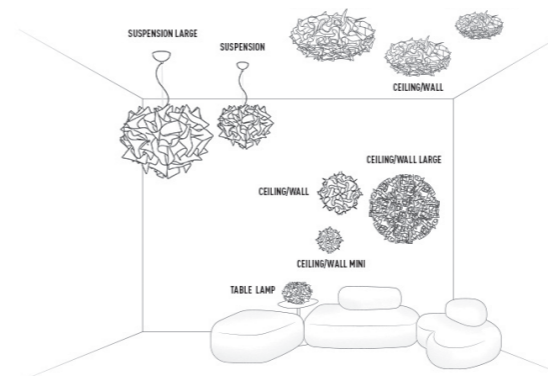

PRODUCT	SIZE	COLOUR	CODE
CEILING-WALL LAMP MINI Bulbs E14: 2 X 4W LED Filament Made of: Opalflex® / Lentiflex® / Goldflex® / Steelflex® / Copperflex® With: MagneticSystem® Weight: net Kg 0,60 - gross Kg 1,10 Package: 36 x 38 x h15cm CE IP 20	 15 cm 32 cm (12-1/2") 19 cm 7-1/2" BULBS DISPOSITION bottom view	OPAL	VEL78PLF0001W_000
		PLUM	VEL78PLF0001H_000
		CHARCOAL	VEL78PLF0001N_000
		PRISMA	VEL78PLF0001LE000
		GOLD	VEL78PLF0001O_000
		SILVER	VEL78PLF0001S_000
		COPPER	VEL78PLF0001RA000
		COUTURE	VEL78PLF0001BW000

VELI ENTIRE COLLECTION

ENERGY CLASS

This luminaire is compatible with bulbs of the energy classes:

SLAMP: VELI CEILING 874/2012