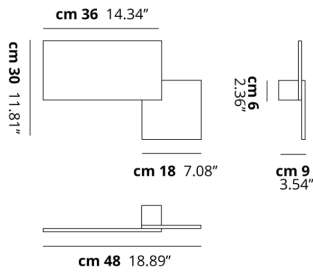

PUZZLE

Square & Rectangle

FEATURES

- Frame:** Metal
- Diffusor:** None
- Dimmable:** Yes
- Dimmer:** Not Included
- Bulb:** Included

BULB

LED 3000K 2 x 17W | 3600 lm

CERTIFICATION

SPECIFICATION SHEET

PHOTOMETRIC CURVE

| FRAME | DIFFUSOR | LED COLOUR | CODE |
|--|----------|------------|--------|
|  Matte White 9016 | None | 3000K | 146402 |