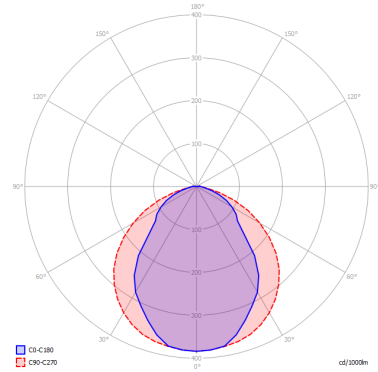

PUZZLE

Square & Rectangle

FEATURES

- Frame:** Metal
- Diffusor:** None
- Dimmable:** Yes
- Dimmer:** Not Included
- Bulb:** Included

BULB

LED 3000K 2 x 17W | 3600 lm

CERTIFICATION

SPECIFICATION SHEET

PHOTOMETRIC CURVE

| FRAME | DIFFUSOR | LED COLOUR | CODE |
|--|----------|------------|--------|
|  Matte White 9016 | None | 3000K | 146402 |