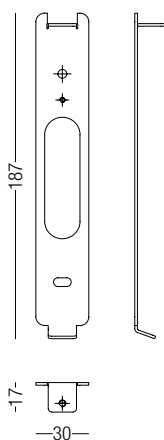

Regolo is a wall lamp with rotatable arms. Its distinguishing feature is the ability to direct the luminous flux direction as required, as the arms rotate about a central axis. The light is focused as a classic bidirectional source or splits the most luminous fluxes.

DIMENSIONI | DIMENSION

DIAGRAMMI FOTOMETRICI | PHOTOMETRIC DIAGRAM

Diagramma Polare (60°)

Diagramma Conico (3X10W)

h(m)	Ø(cm)	(lux)
1	115	538
1.5	173	244
2	231	144
2.5	289	92
3	346	65

SISTEMI DI FISSAGGIO | FIXING SYSTEMS