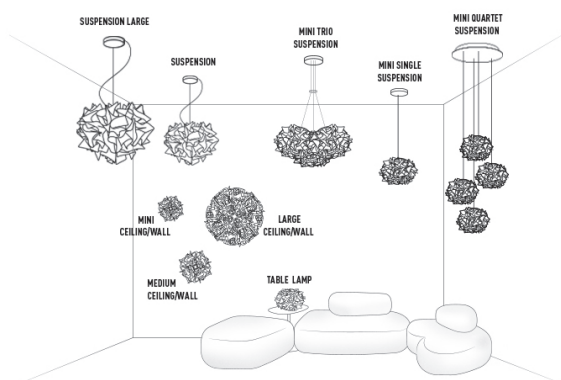

# VELI TABLE Ø 32 COUTURE

design by Adriano Rachele

NEW COLLECTION JANUARY 2018 - page 28

PRODOTTI	MISURE	COLORI	CODICE
<p><b>TABLE LAMP</b></p> <p>Bulbs E14:</p> <p> 1 X 5W LED Filament</p> <p>Made of: Opalflex® / Metacrylate base</p> <p>With: <b>MagneticSystem®</b></p> <p>Weight: net Kg 0,55 - gross Kg 1,00</p> <p>Package: 31,5 x 31,5 x h25,5 cm</p> <p>CE IP 20 </p>		<p> <b>COUTURE</b></p>	<p><b>VEL78TAV0001BW000</b></p>

## VELI COUTURE ENTIRE COLLECTION