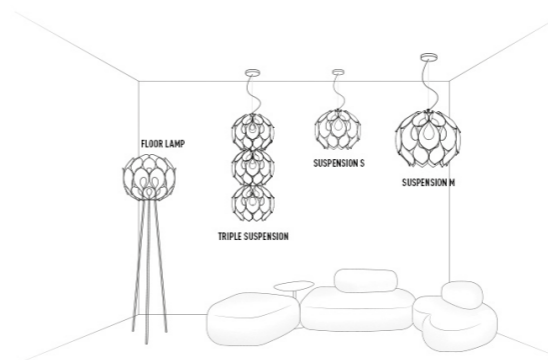

FLORA ENTIRE COLLECTION