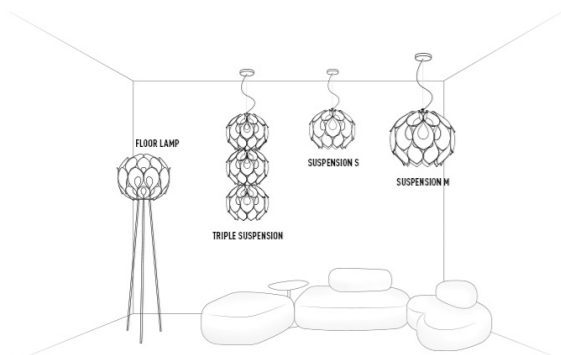

FLORA design by Zanini De Zanine

Compendium page 130

PRODOTTI	MISURE	COLORI	CODICE
SUSPENSION MEDIUM Bulbs E27: 3 X 10W LED Filament Made of: Lentiflex® / Goldflex® / Steelflex® / Pewterflex® / Copperflex® / Methacrylate With: MagneticSystem® / Hand-finished Sphere Ceiling rose matching colour (metalized version) Weight: net Kg 3,0 - gross Kg 4,0 Package: 55 x 56 x h.44 cm	h1: maximum cable length	☐ WHITE ☒ PURPLE ☒ YELLOW ☐ BLU ☒ GOLD ☐ SILVER ☒ COPPER ☒ PEWTER	FLO85SOS0002W_000 FLO85SOS0002P_000 FLO85S00002G_000 FLO85SOS0002B_000 FLO85SOS0002O_000 FLO85SOS0002S_000 FLO85SOS0002RA000 FLO85SOS0002PE000
SUSPENSION SMALL Bulbs E27: 2 X 10W LED Filament Made of: Lentiflex® / Goldflex® / Steelflex® / Pewterflex® / Copperflex® / Methacrylate With: MagneticSystem® / Hand-finished Sphere Ceiling rose matching colour (metalized version) Weight: net Kg 1,0 - gross Kg 2,0 Package: 40 x 40 x h30cm	h1: maximum cable length	☐ WHITE ☒ PURPLE ☒ YELLOW ☐ BLU ☒ GOLD ☐ SILVER ☒ COPPER ☒ PEWTER	FLO85SOS0001W_000 FLO85SOS0001P_000 FLO85S00001G_000 FLO85SOS0001B_000 FLO85SOS0001O_000 FLO85SOS0001S_000 FLO85SOS0001RA000 FLO85SOS0001PE000
SUSPENSION TRIPLE Bulbs E14: 3 X 5W LED Filament Made of: Lentiflex® Weight: net Kg 2,5 - gross Kg 3,5 Package: 40 x 40 x h90cm	h1: maximum cable length	☐ WHITE ☒ PURPLE ☒ YELLOW ☐ BLU	FLO85SOS0003W_000 FLO85SOS0003P_000 FLO85SOS0003G_000 FLO85SOS0003B_000

FLORA ENTIRE COLLECTION